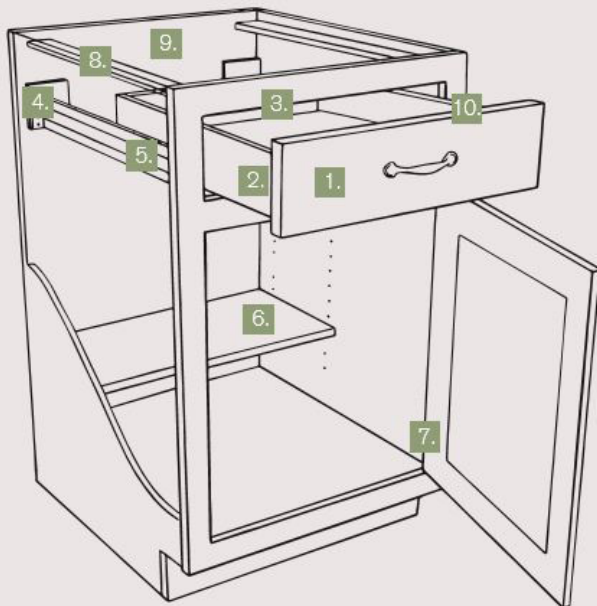

## Legacy Crafted Cabinet Construction

All of our cabinets feature:

1. Solid wood face frame & drawer boxes
2. 5/8" thick dovetail drawer construction
3. Full-depth drawer construction
4. 100 lb. static under-mount drawer glides
5. Soft-close full extension drawers
6. 3/4" thick adjustable shelving
7. 6-way soft-close adjustable hinges
8. 3/4" thick full-depth plywood I-beam dadoed into sides and face frame
9. 1/4" back panel with 1/2" nailer
10. 1/2" side panels